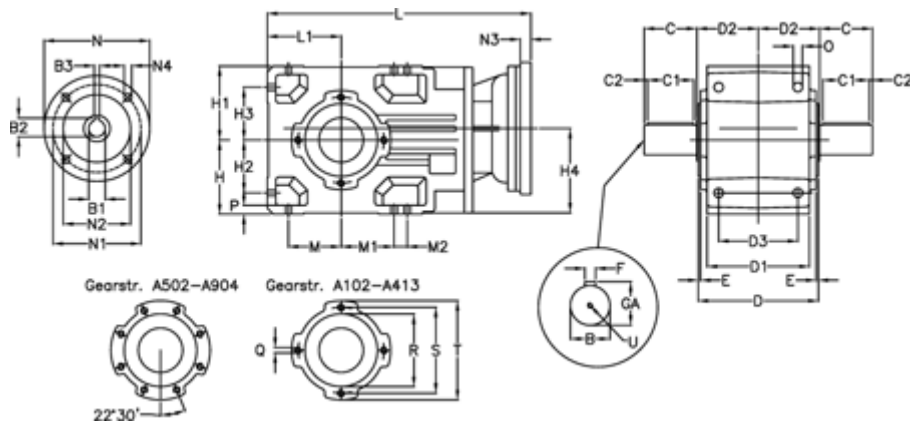

Article number: 29600101232230
 Description: Bevel helical gearbox
 A102UD-12,3-P80B5

Measures

B = 25	D1 = 95	H1 = 70	M2 = 0	Q = M8x12
B1 = 19	D2 = 63	H2 = 50.0	N = 200	R = 80
B2 = 21.8	D3 = 75	H3 = 50.0	N1 = 165	S = 100
B3 = 6	Description = A102UD-xx-P80 B5	H4 = 83.0	N2 = 130	T = 120
C = 45	E = 3.0	L = 302.0	N3 = 0	U = M8x19
C1 = 35	F = 8	L1 = 70	N4 = M10x12	
C2 = 5.0	GA = 28.0	M = 50.0	O = 9.5	
D = 117	H = 70	M1 = 50.0	P = 9	